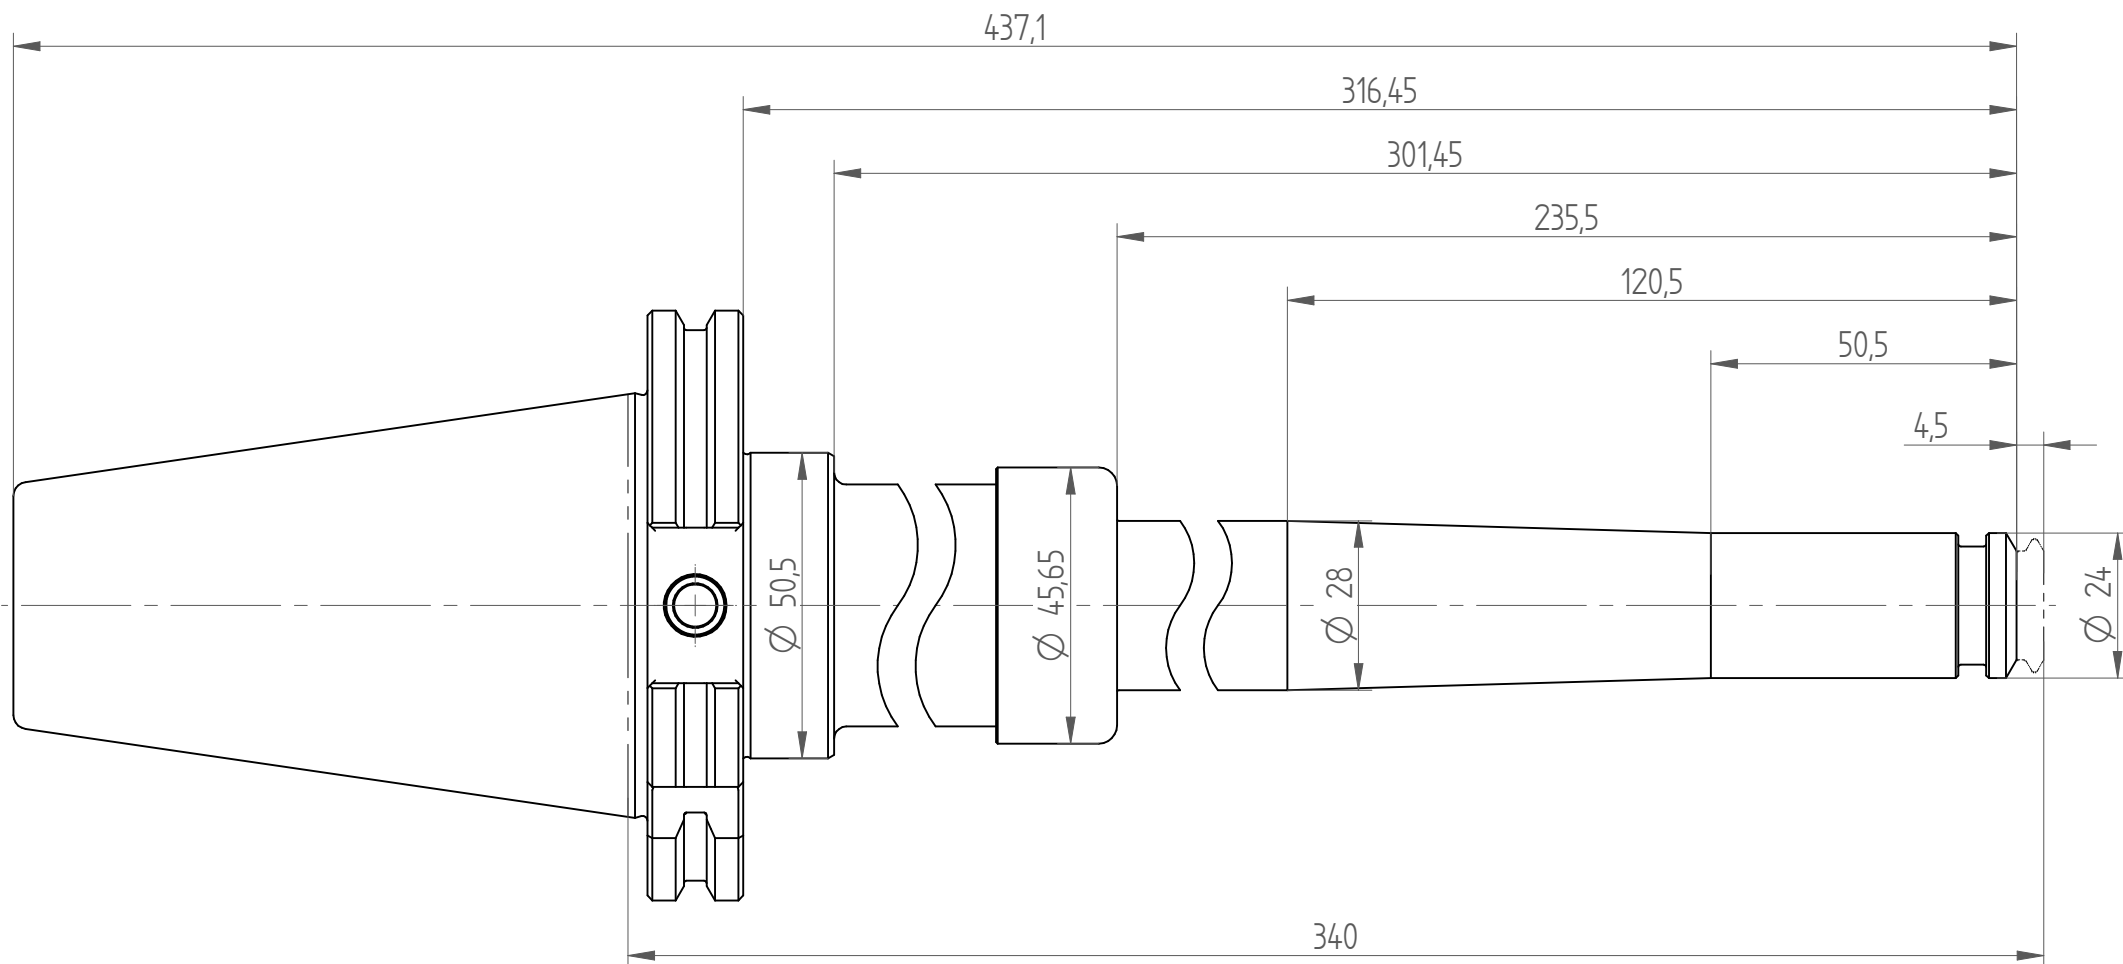

Swiss
Precision
Tools

REGO-FIX®

REGO-FIX AG
Obermattweg 60
4456 Tenniken / Switzerland

Phone +41 61 976 14 66
Fax +41 61 976 14 14
www.rego-fix.com

This is a non-controlled copy. All information given herein is subject to change without notice

The information given herein has been carefully checked and is believed to be correct. REGO-FIX, however, assumes no responsibility or liability for any errors, inaccuracies or omissions that may appear in this drawing

This document is subject to copyright laws. No part of this document may be reproduced or transmitted in any form or any means, electronic or mechanic, for any purpose, without the express written permission of REGO-FIX

Type : TC50_PG15x340_XL
Part No. : 885273170
Date : 15.01.2015
Scale : 1:1.25